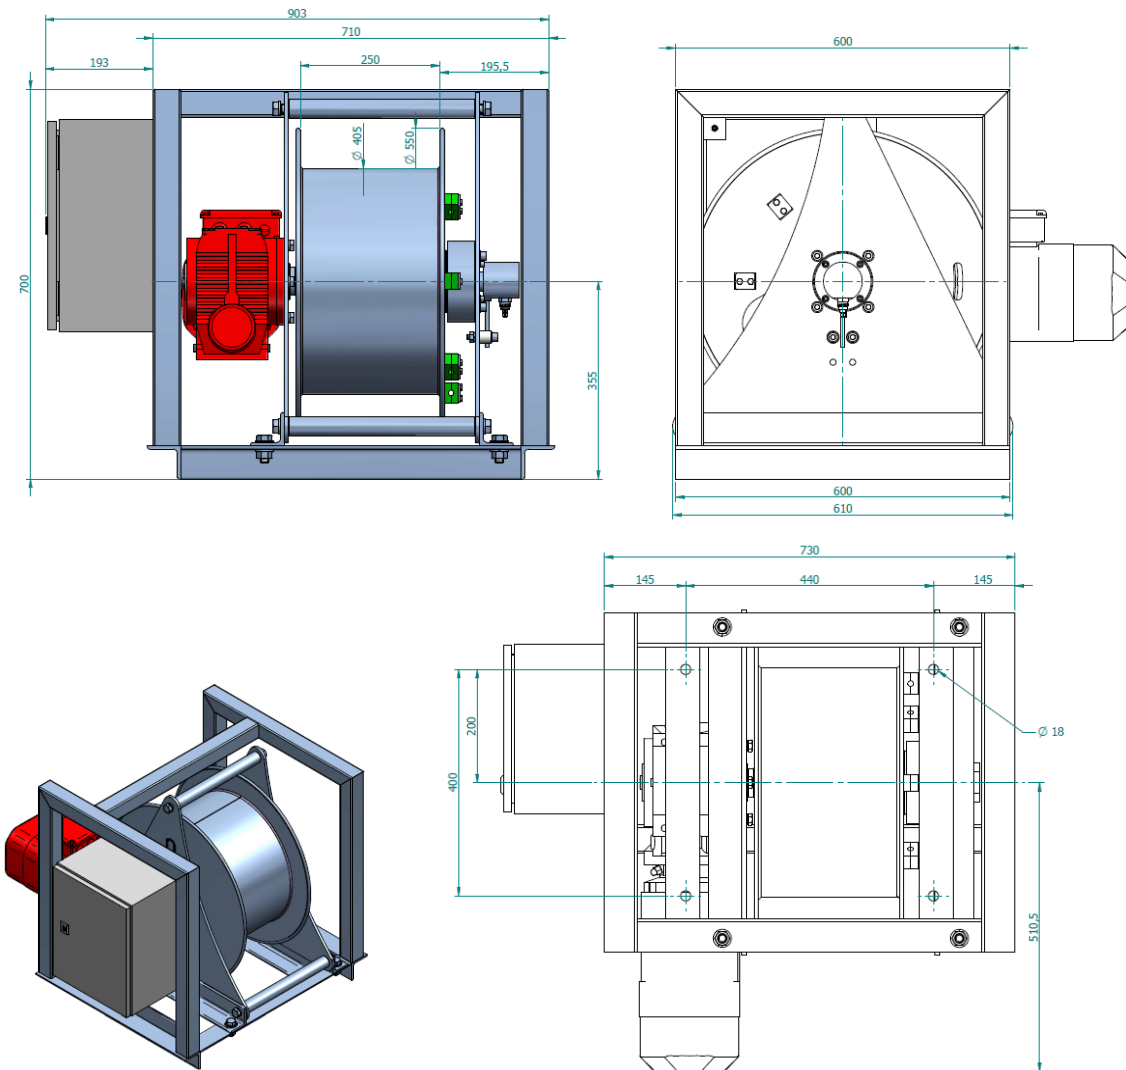

PRODUCT INFORMATION SHEET

Specifications

Mechanical

- Frame dimensions see drawing below
- Drum dimensions $\varnothing 405 \times 250$ mm
- Drum capacity 150mtr of 11.5mm cable in 5 layers
- Weight 200 kg (excl. cable)

Performance

- Line Pull 150kg on first layer
- Speed 0 - 26m/min on outer layer

Electrical

- Voltage 230V AC single phase
- Power 1.5 kW
- Slipping Suitable for use of Focal model 180

Environmental

- Temperature Range -10..+40 °C

N-Seatec Subsea Systems BV
Industrieweg 29
4301 RS Zierikzee
P.O. Box 39
4300 AA Zierikzee
The Netherlands

t +31(0)111 456100
f +31(0)111 456111
e info@n-seatec.com
www.n-seatec.com

Trade Register no 52686159
Bank RABOBANK 119606992
IBAN NL42RAB00119606992
BIC RABO NL2U
VAT NL8505.52.308.B.01